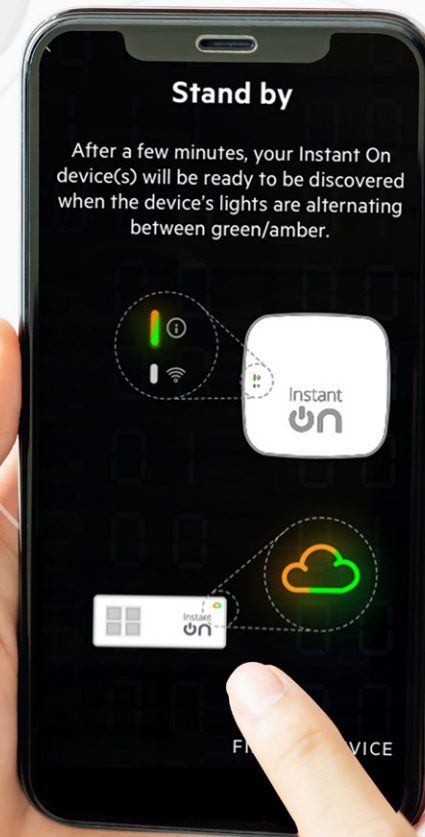

Meet the mobile app

Network setup, management, and monitoring has never been so easy. With Aruba Instant On, all it takes is an iOS- or Android-enabled smart device and you're ready to go. Just imagine: complete control of your network from the palm of your hand.